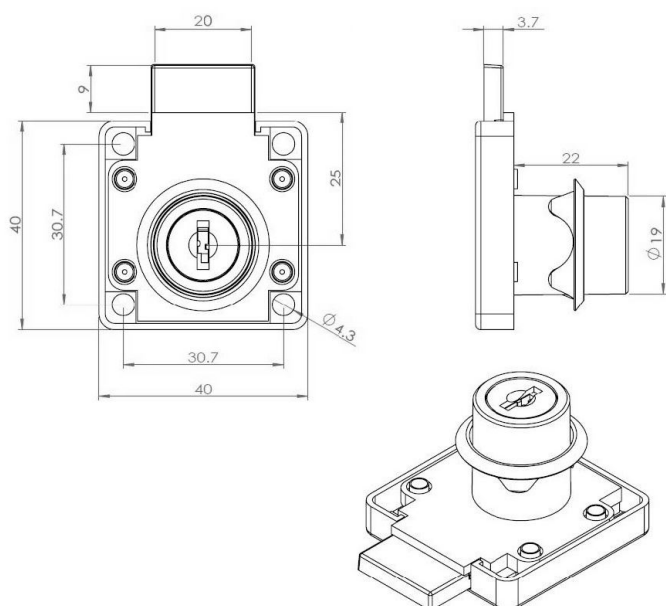

PRODUCT SHEET

Description:

Rim Lock 850, $\varnothing 19 \times 22 \text{mm}$, Right Hand, Black Ano, CK SISO, KA D20

Item number:

14.01.062-0

Units	Box	Carton	HS Code	Barcode
Pcs.	12	192	8301300000	
				5704866032452

RIGHT

SISO A/S

Mileparken 11
DK-2740 Skovlunde
Denmark
VAT: DK 24786013

Phone +45 45 830 900

www.siso.dk
siso@siso.dk

Danske Bank
Nytorv Branch
Copenhagen
SWIFT: DABADKKK

Account no.
4180 3112 112936
IBAN Account
DK7230003112112936